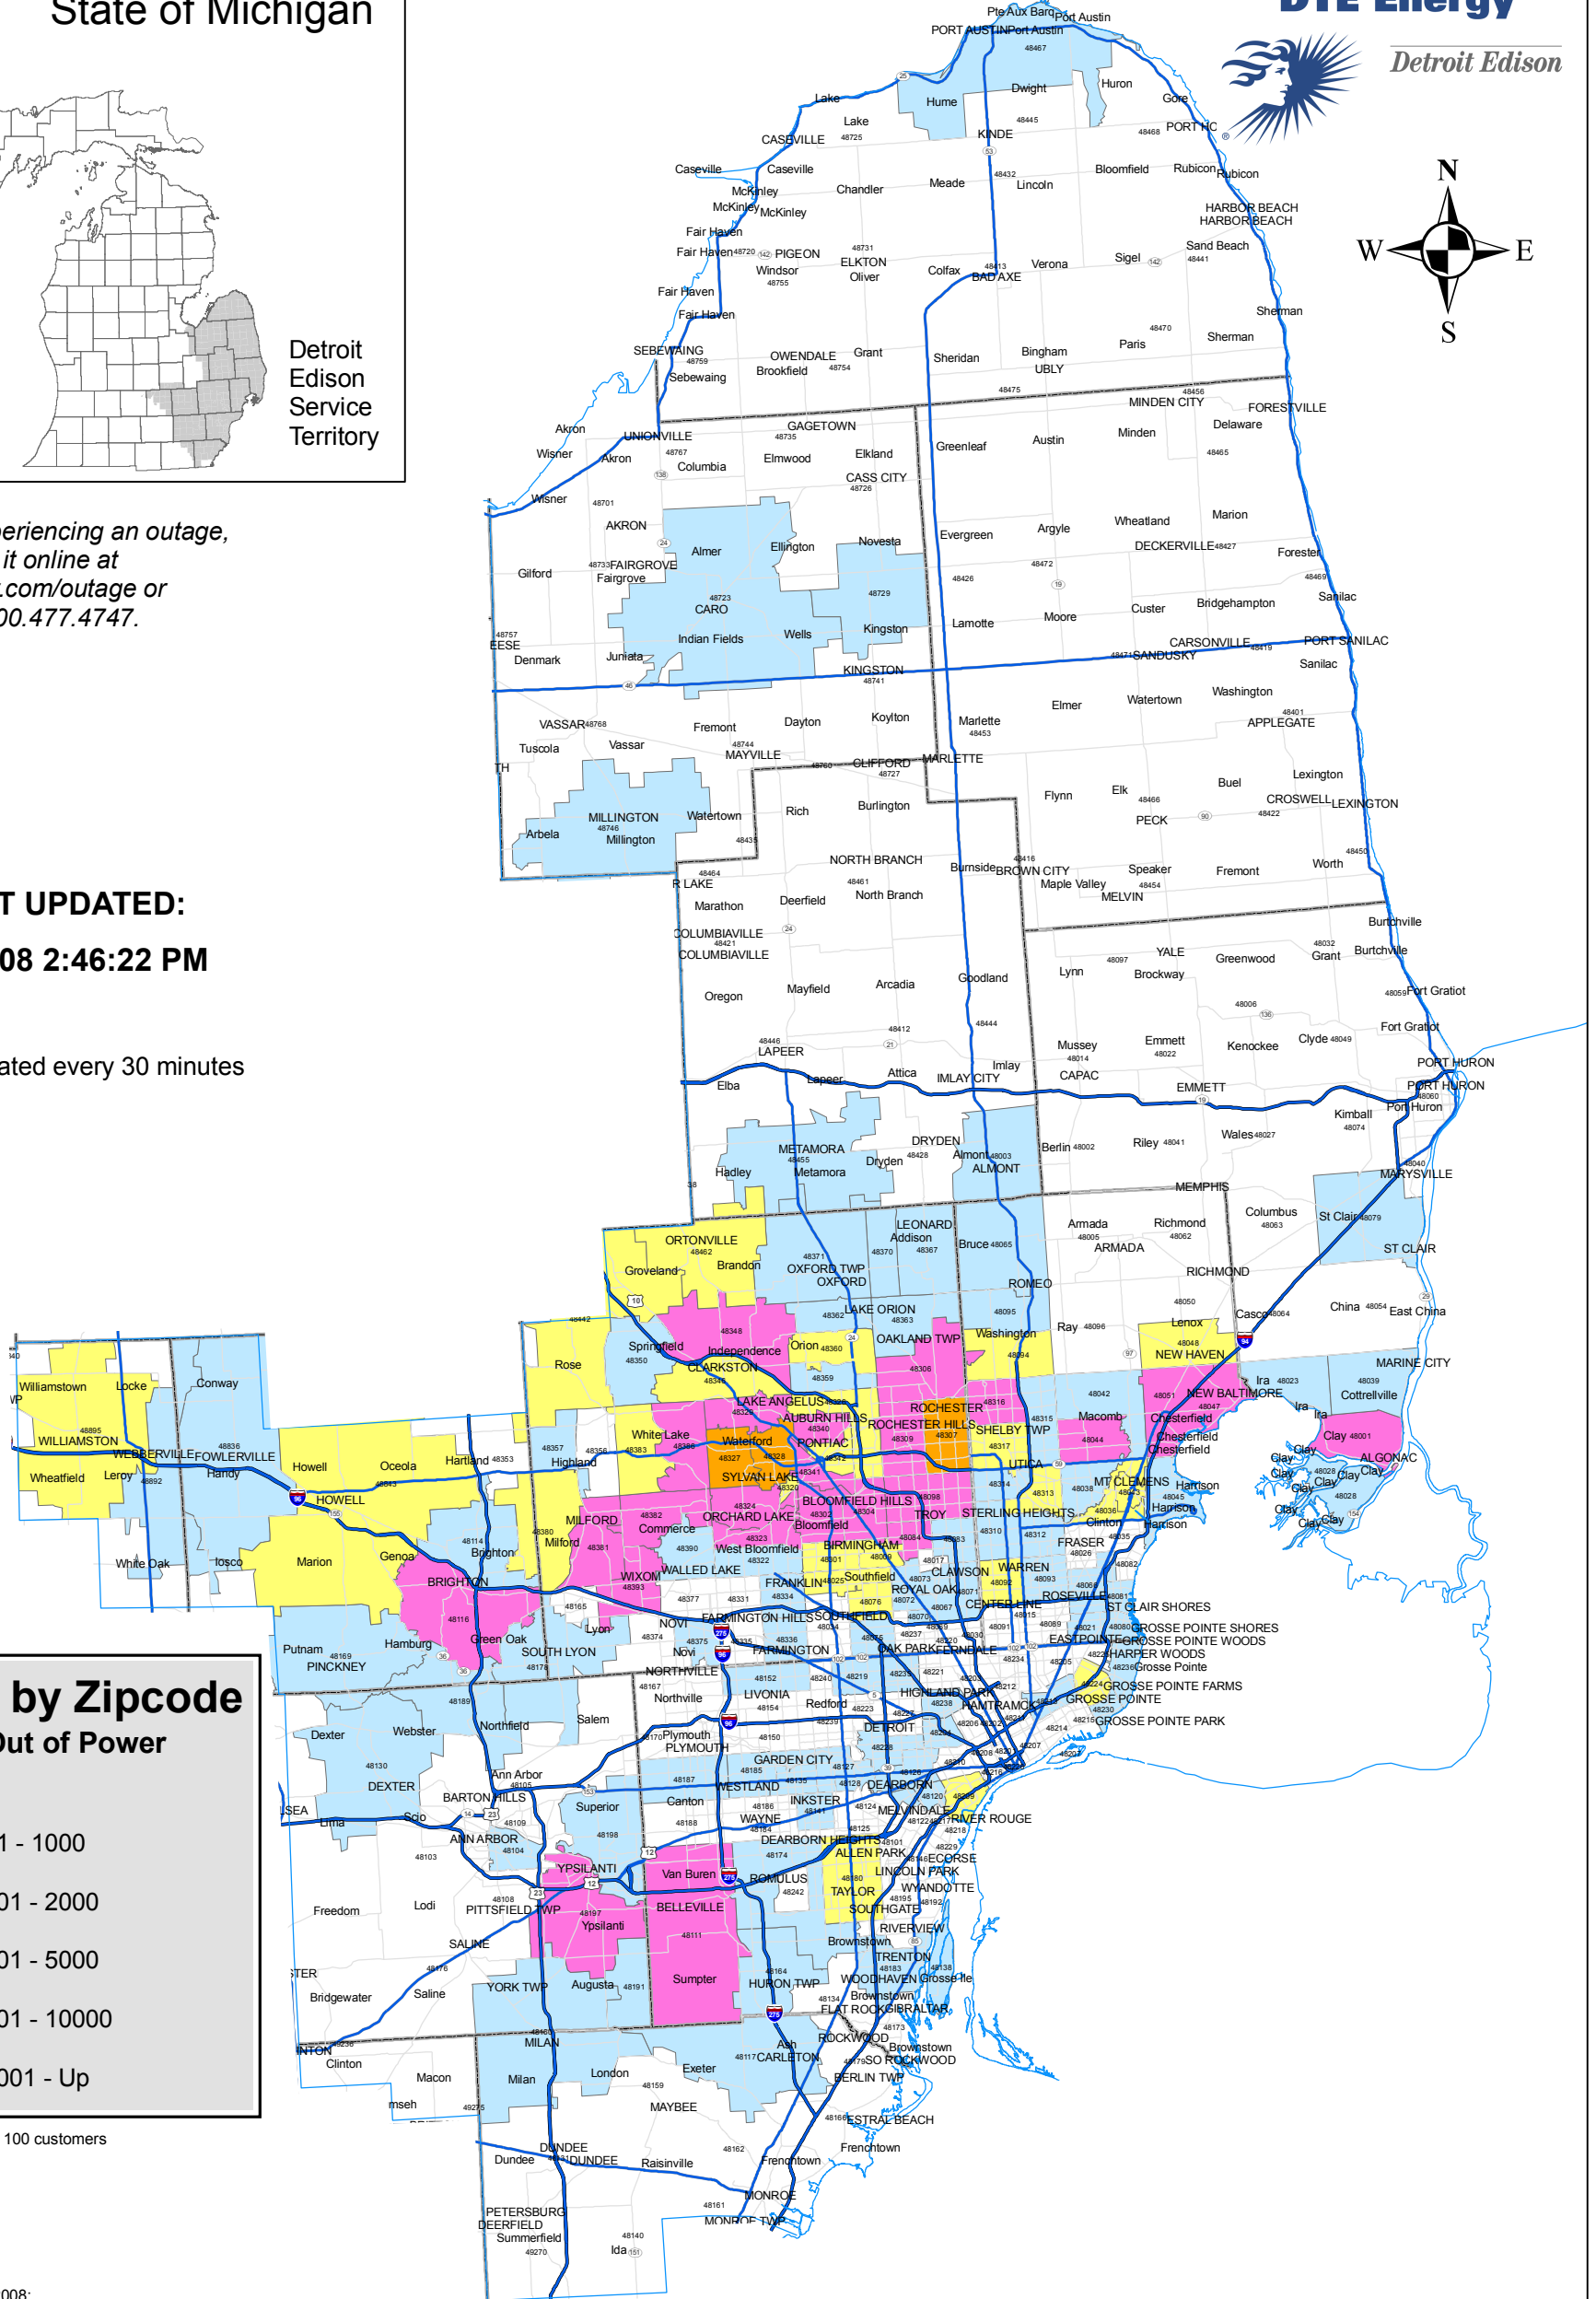

State of Michigan

Detroit Edison Service Territory

DTE Energy

Detroit Edison

If you are experiencing an outage, please report it online at my.dteenergy.com/outage or by phoning 800.477.4747.

LAST UPDATED:

6/9/2008 2:46:22 PM

Map updated every 30 minutes

Outages by Zipcode Customers Out of Power

- 101 - 1000
- 1001 - 2000
- 2001 - 5000
- 5001 - 10000
- 10001 - Up

Note: Outages of less than 100 customers are not displayed